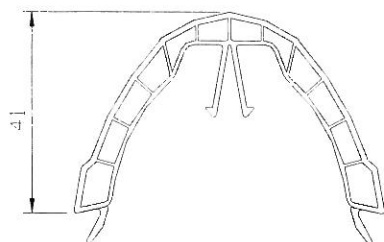

Ultraframe Glazing bar Cappings ID Chart

CAPA's (some capa's have been discontinued)

Transom / Vic Capa's

- CAPA...1 = 36.5
- CAPA...2 = 29.5
- CAPA...3 = 46.5
- CAPA...4 = 42
- CAPA...5 = 50
- CAPA...6 = 56.5
- CAPA...7 = 62.5

Starter Bar Capa's

- CAPA...8 = 36.5
- CAPA...9 = 29.5
- CAPA..10 = 46.5
- CAPA..11 = 42
- CAPA..12 = 50

Chambered Cappings (Current Range)

CCA

CCG

CCS

CCT