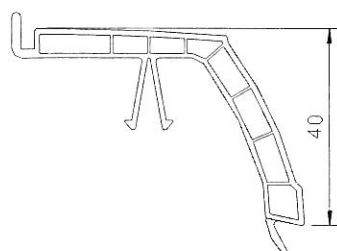

Ultraframe Glazing bar Cappings ID Chart

CAPA's (some capa's have been discontinued)

Transom / Vic Capa's

- CAPA...1 = 36.5
- CAPA...2 = 29.5
- CAPA...3 = 46.5
- CAPA...4 = 42
- CAPA...5 = 50
- CAPA...6 = 56.5
- CAPA...7 = 62.5

Starter Bar Capa's

- CAPA...8 = 36.5
- CAPA...9 = 29.5
- CAPA..10 = 46.5
- CAPA..11 = 42
- CAPA..12 = 50

Chambered Cappings (Current Range)

CCA

CCG

CCS

CCT